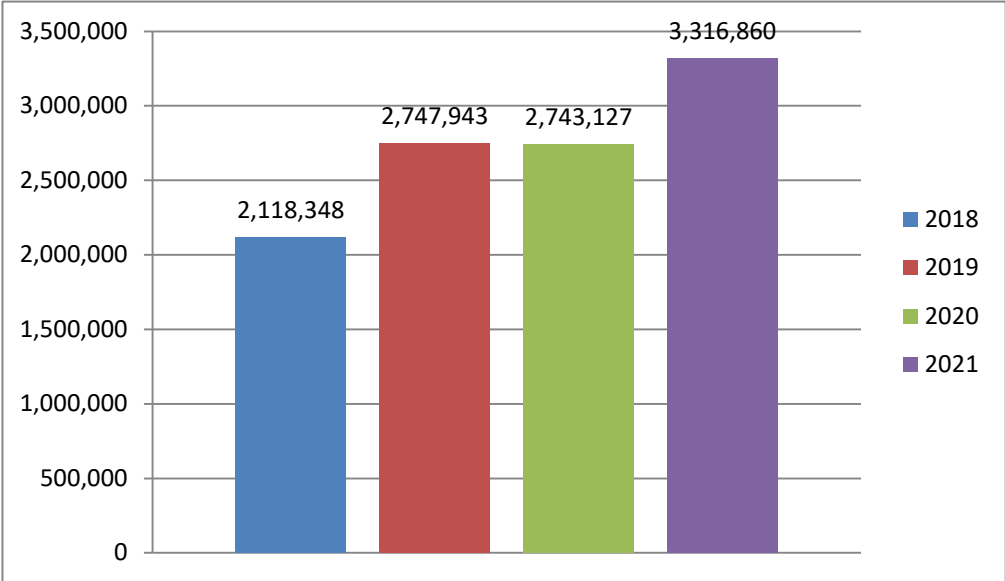

Meadowlands - Avg Handle Per Racing Program thru June 30th

Meadowlands Handle thru June 30th